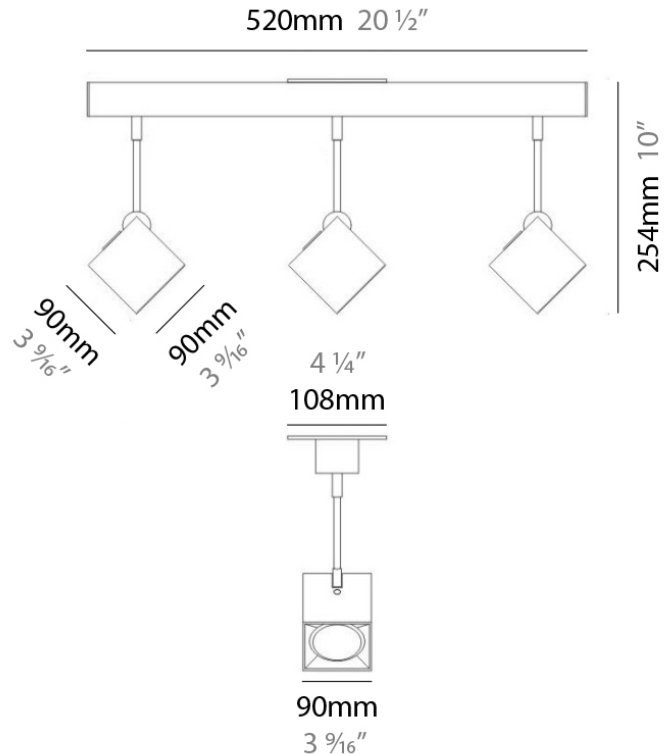

PROJECT	
TYPE	
NOTES	
QUANTITY	
DATE	

DAU SURFACE

D92017

GENERAL

Series: Dau
Brand: Milan
Division: Design
Mounting Type: Surface
Mounting Location: Ceiling
Subcategory: Pendant

PHYSICAL

Shape: Abstract
Length (mm): 520
Length (in): 20 1/2
Width (mm): 110
Width (in): 4 3/16
Height (mm): 254
Height (in): 10
Weight (kg): 1.4
Weight (lbs): 3
Fixture Material: Aluminum

ELECTRICAL

Number of Lamps: 3
Lamp Type: LED Retrofit
Lamp Shape: MR16
Bulb Included: Bulb Not Included
Total Output Wattage (W): 15
Max. Wattage Per Lamp (W): 5
Lamp Base: GU10
Input Voltage (V): 120

LED

Delivered Lumen Range: 500 - 999 lm

OPTICAL

RATINGS AND CERTIFICATIONS

Certified By: CSA Certified to UL and CSA Standards
IP rating: IP20