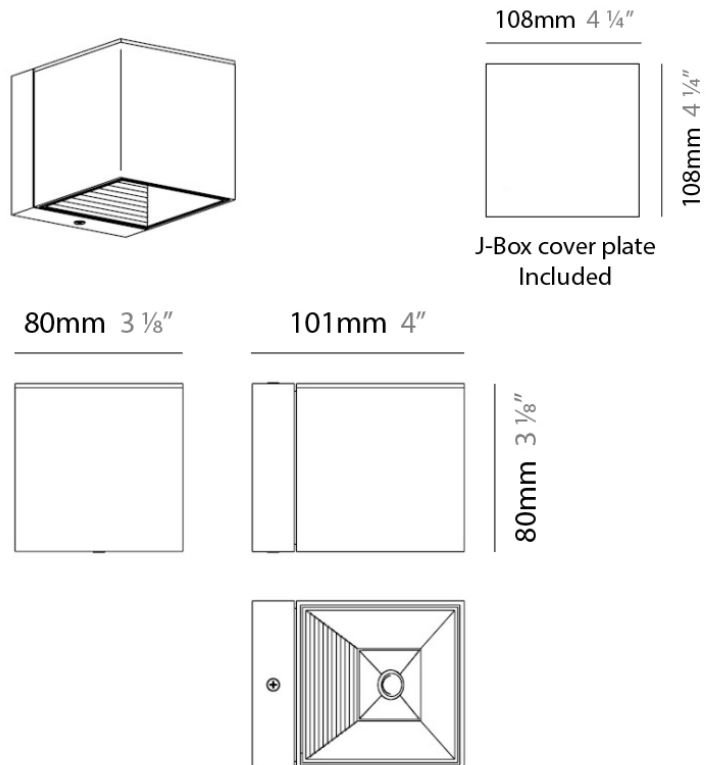

DAU SURFACE

D93148

PROJECT	_____
TYPE	_____
NOTES	_____
QUANTITY	_____
DATE	_____

GENERAL

Series: Dau
Brand: Milan
Division: Design
Mounting Type: Surface
Mounting Location: Wall
Subcategory: Up/Down Light

PHYSICAL

Shape: Cube
Length (mm): 110
Length (in): 4 ⁵/₁₆
Height (mm): 110
Height (in): 4 ⁵/₁₆
Extension (mm): 101
Extension (in): 4.0
Weight (kg): 0.91
Weight (lbs): 2
Fixture Finish: SST
Fixture Material: Metal

ELECTRICAL

Number of Lamps: 2
Lamp Type: LED
Total Output Wattage (W): 8
Max. Wattage Per Lamp (W): 4
Dimming: Electronic Low Voltage Dimming
Driver Type: operates without a driver
Input Voltage (V): 120

LED

Delivered Lumen Range: 100 - 499 lm
Number of LEDs: 2
Color Temperature (°K): 2700 / 2900
Max. Delivered Lumen (lm): 339.01
Nominal Lumen (lm): 600
CRI: >80 CRI

OPTICAL

RATINGS AND CERTIFICATIONS

Certified By: CSA Certified to UL and CSA Standards
IP rating: IP44