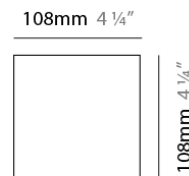

DAU SURFACE

D93197

GENERAL

Series: Dau _____
Brand: Milan _____
Division: Design _____
Mounting Type: Surface _____
Mounting Location: Wall _____
Subcategory: Up/Down Light _____

PHYSICAL

Shape: Rectangle _____
Length (mm): 80 _____
Length (in): 3 1/8 _____
Height (mm): 200 _____
Height (in): 7 7/8 _____
Extension (mm): 101 _____
Extension (in): 4 _____
Light Distribution: Direct / Indirect _____
Weight (kg): 4.5 _____
Weight (lbs): 10 _____
Fixture Finish: WHI _____
Fixture Material: Metal _____

ELECTRICAL

Lamp Type: LED _____
Total Output Wattage (W): 20 _____
Max. Wattage Per Lamp (W): 10 _____
Dimming: Electronic Low Voltage Dimming _____
Driver Type: 120V DIRECT LINE (operates without a driver) _____
Input Voltage (V): 120 _____

LED

Number of LEDs: 2 _____
Color Temperature (°K): 2700 _____
Nominal Lumen (lm): 2 x 1010 _____
CRI: >80 CRI _____

OPTICAL

Reflector°: 50 _____

RATINGS AND CERTIFICATIONS

Certified By: CSA Certified to UL and CSA Standards _____
IP rating: IP44 _____

J-Box cover plate
Included