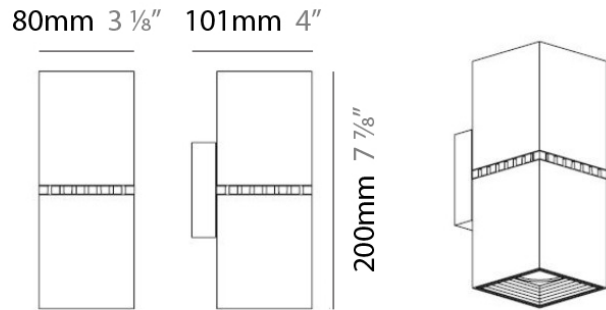

DAU SURFACE

D93197

GENERAL

Series: Dau _____
Brand: Milan _____
Division: Design _____
Mounting Type: Surface _____
Mounting Location: Wall _____
Subcategory: Up/Down Light _____

PHYSICAL

Shape: Rectangle _____
Length (mm): 80 _____
Length (in): 3 1/8 _____
Height (mm): 200 _____
Height (in): 7 7/8 _____
Extension (mm): 101 _____
Extension (in): 4 _____
Light Distribution: Direct / Indirect _____
Weight (kg): 4.5 _____
Weight (lbs): 10 _____
Fixture Finish: WHI _____
Fixture Material: Metal _____

ELECTRICAL

Lamp Type: LED _____
Total Output Wattage (W): 20 _____
Max. Wattage Per Lamp (W): 10 _____
Dimming: Electronic Low Voltage Dimming _____
Driver Type: 120V DIRECT LINE (operates without a driver) _____
Input Voltage (V): 120 _____

LED

Number of LEDs: 2 _____
Color Temperature (°K): 2700 _____
Nominal Lumen (lm): 2 x 1010 _____
CRI: >80 CRI _____

OPTICAL

Reflector°: 50 _____

RATINGS AND CERTIFICATIONS

Certified By: CSA Certified to UL and CSA Standards _____
IP rating: IP44 _____

J-Box cover plate
Included