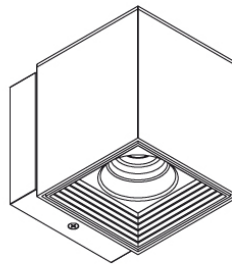

DAU SURFACE

D93189

PROJECT	
TYPE	
NOTES	
QUANTITY	
DATE	

GENERAL

Series: Dau
Brand: Milan
Division: Design
Mounting Type: Surface
Mounting Location: Wall
Subcategory: Up/Down Light

PHYSICAL

Shape: Cube
Length (mm): 80
Length (in): 3 1/8"
Height (mm): 101
Height (in): 4"
Extension (mm): 114
Extension (in): 4 1/2"
Light Distribution: Direct
Weight (kg): 4.5
Weight (lbs): 10

ELECTRICAL

Lamp Type: LED
Max. Wattage Per Lamp (W): 10
Dimming: Non-Dimmable
Driver Included: Yes
Driver Type: Constant Current
Driver Class: Class 2
Input Voltage (V): 120

LED

Delivered Lumen Range: 500 - 999 lm
Number of LEDs: 1
Color Temperature (°K): 2700
Max. Delivered Lumen (lm): 829.93
Nominal Lumen (lm): 1010
CRI: >80 CRI

OPTICAL

Reflector°: 50° (available in 24° and 32° upon request)

RATINGS AND CERTIFICATIONS

Certified By: CSA Certified to UL and CSA Standards
IP rating: IP44